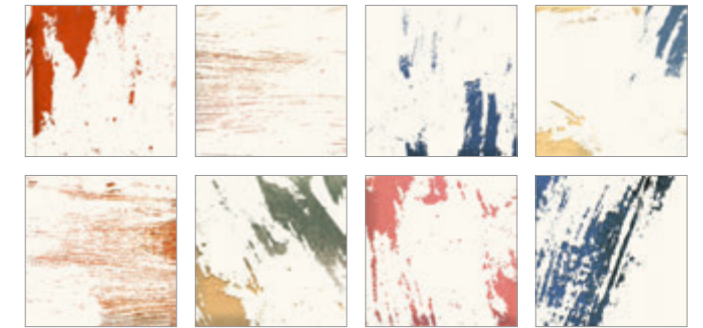

## Special Effects Surface

**Di LUXOR HL GOLD**  
150 X 150 MM / GRANULA

08 faces

**Di VIVID HL**  
150 X 150 MM / GRANULA

08 faces

**Di BRIANNA GREY / BRIANNA HL GREY**  
150 X 150 MM / LUSTER & GRANULA

04 faces 05 faces