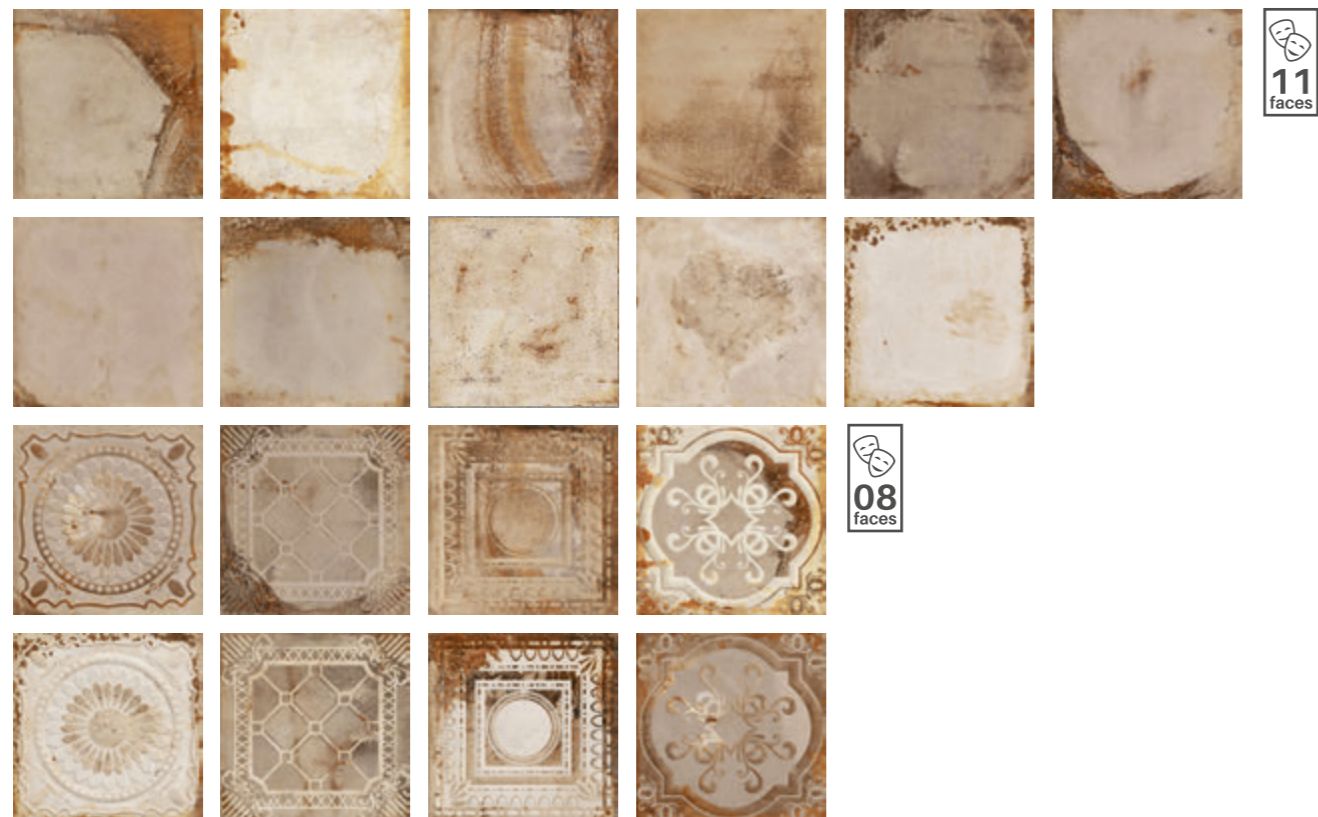

Special Effects Surface

Di MEDIEVAL RUST / MEDIEVAL HL RUST

200 X 200 MM / LUSTER & GRANULA