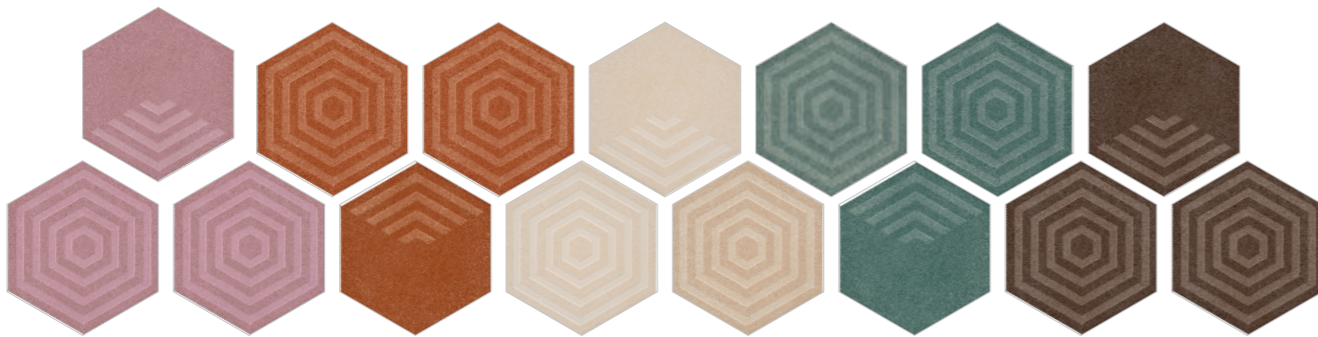

Di PERSPECTO HL
173.2 X 150 MM / LUSTER

09
faces