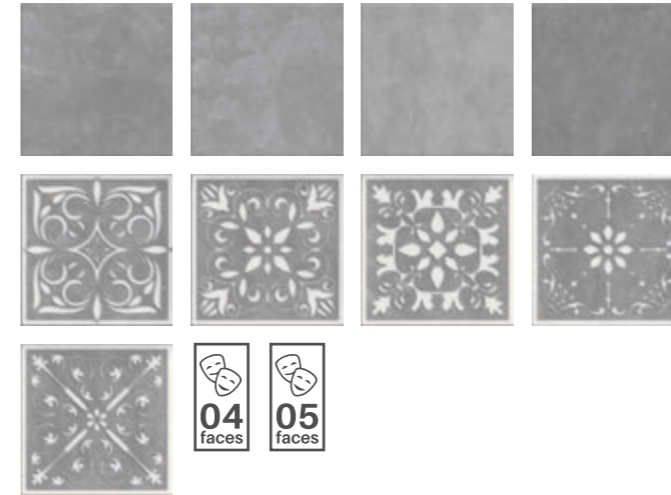

## Special Effects Surface

**Di LUXOR HL GOLD**  
150 X 150 MM / GRANULA

08 faces

**Di VIVID HL**  
150 X 150 MM / GRANULA

08 faces

**Di BRIANNA GREY / BRIANNA HL GREY**  
150 X 150 MM / LUSTER & GRANULA

04 faces 05 faces