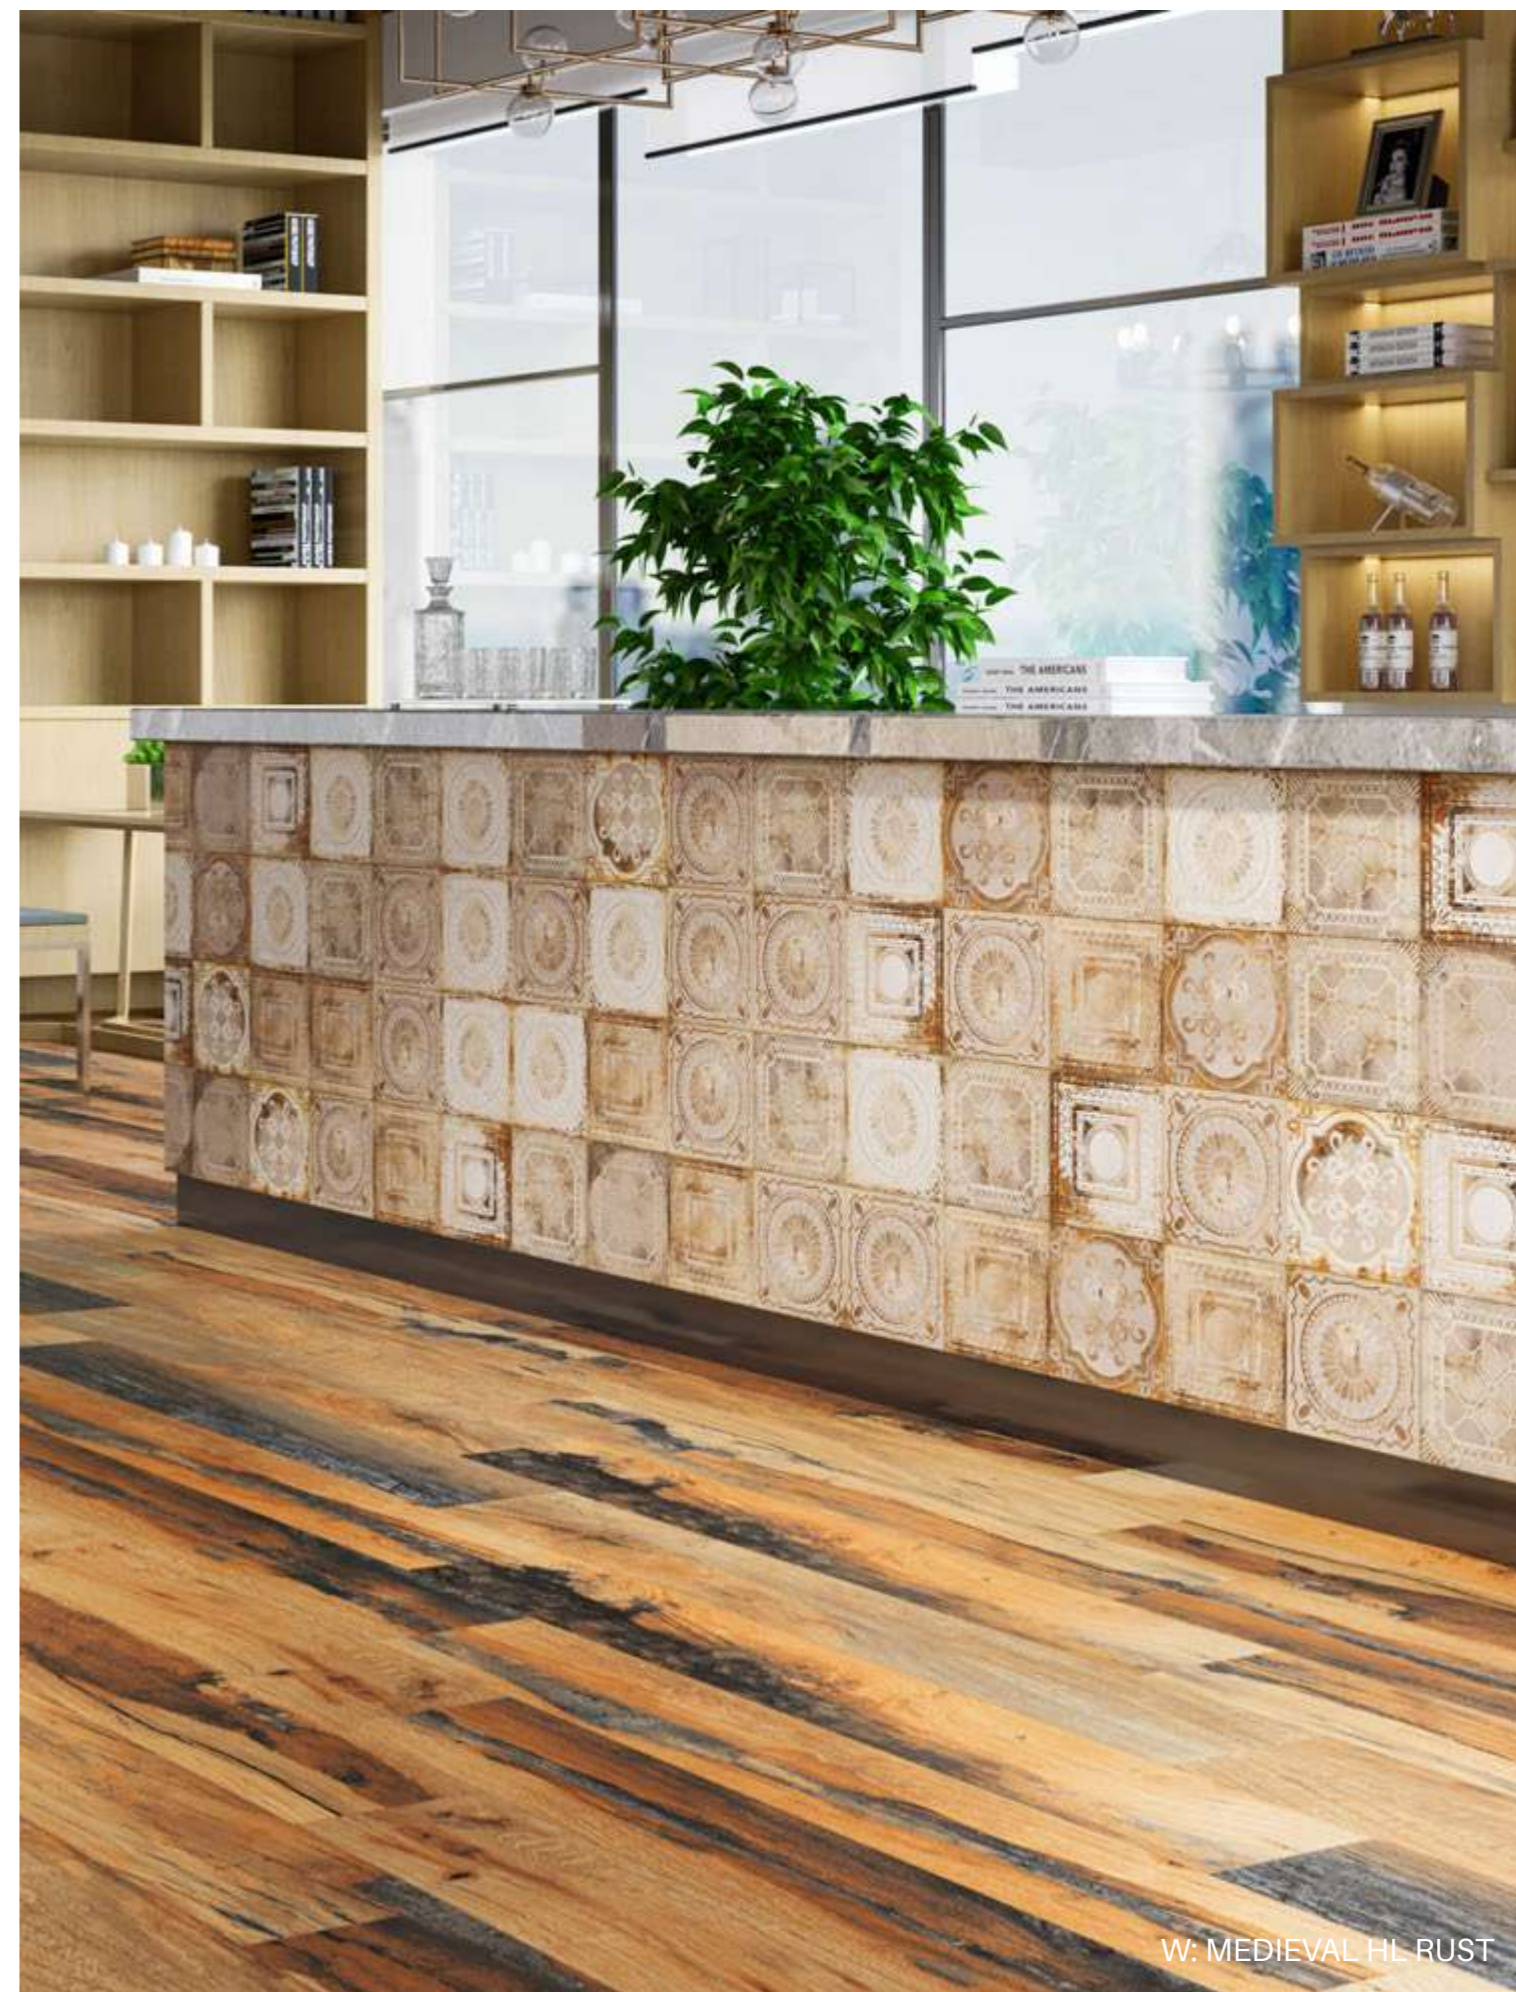

Special Effects Surface

W: MEDIEVAL HL RUST