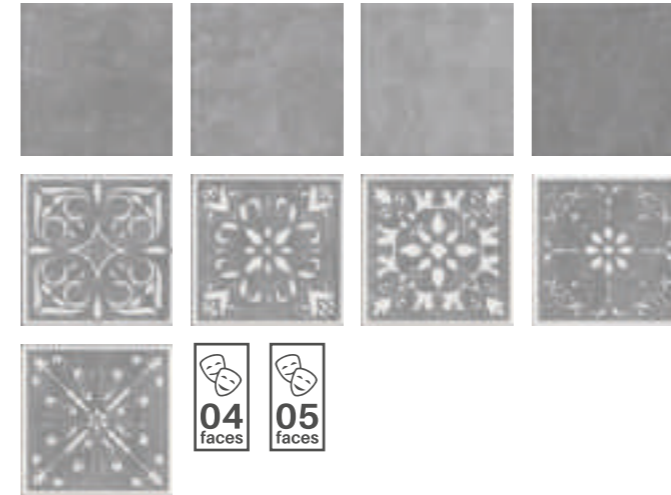

Di BRIANNA GREY / BRIANNA HL GREY
150 X 150 MM / LUSTER & GRANULA